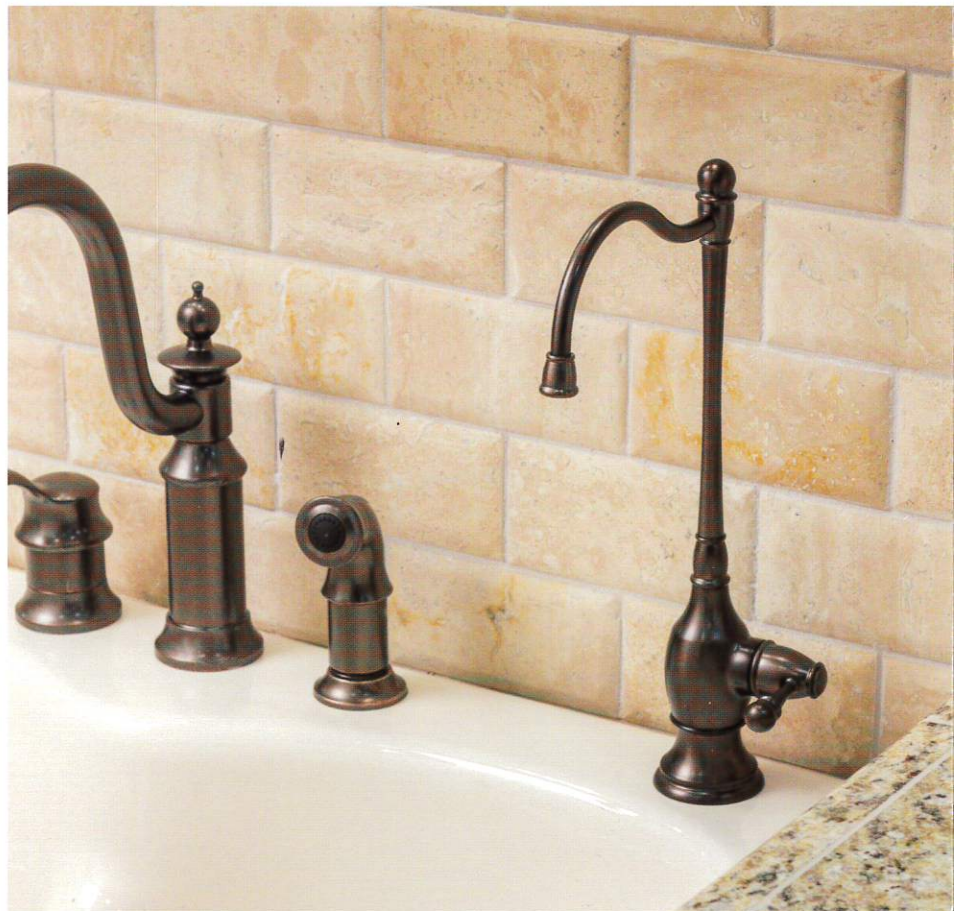

Showroom displays are available for all styles and feature a sampling of all finishes.

Founded in 1911, Tomlinson is the world's leading manufacturer of No-Drip® faucets and fittings for beverage dispensing, liquid dispensing and commercial foodservice applications. Tomlinson RO faucets are represented and distributed around the world.

tomlinson®

13700 Broadway
Cleveland, OH 44125-1992
Phone: 216-587-3400
FAX: 216-587-0733
www.tomlinsonind.com
World Class, Worldwide