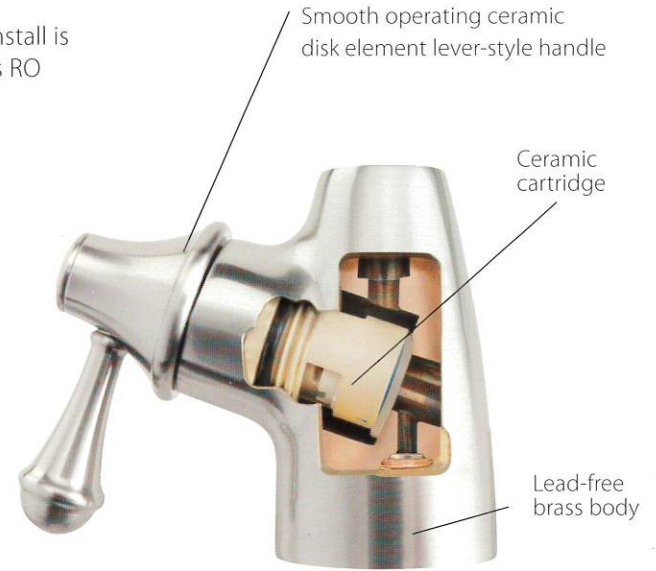

tomlinson®

13700 Broadway
Cleveland, OH 44125-1992
Phone: 216-587-3400
FAX: 216-587-0733
www.tomlinsonind.com
World Class, Worldwide

What Is Reverse Osmosis (RO)?

Reverse osmosis is a separation process that utilizes a semipermeable membrane to remove 90% to 99% of the impurities in drinking water.

Tomlinson® RO Faucets

Before you invest in an RO system, you want to ensure that the faucet you install is not only attractive but also constructed with lead-free materials. Tomlinson's RO Faucets are NSF/ANSI 61-9 & 372 certified and are in compliance with the Safe Drinking Water Act (SDWA).

Just as important as the quality of our faucets' internal construction is our ability to create faucets that enhance the style and function of virtually any kitchen design. Tomlinson offers a variety of styles ranging from Vintage to Ultra Contemporary in an appealing choice of finishes. Since it is the most visible component of a drinking water system, your faucet becomes a statement of your personal style.

Common Features

Our faucets embody quality from the inside components to the remarkable finishes. Tomlinson RO Faucets feature:

- Certified to NSF/ANSI 61-9 & 372
- Designs complement today's upscale kitchens
- Many finishes to match any décor
- Lever-style handles
- Protective spout tip design prevents after-drip
- One gallon-per-minute flow
- Internal ceramic disk provides smooth operation
- High-reach neck, approximately 12" (350mm), swivels 360°
- All mounting hardware is included
- Patented modular air gap (U.S. Patent #7,011,106)
- Retrofits most brands
- Two-year warranty